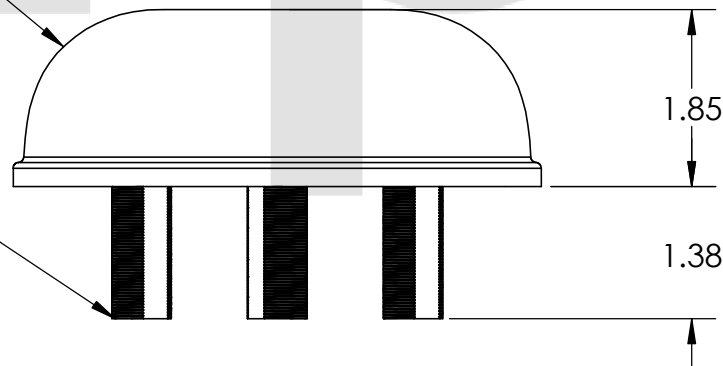

FREQUENCY RANGE	MAX MOUNTING SURFACE THICKNESS	COLOR
2-3 GHz; 4.9-6 GHz	0.60 INCHES	BLACK

0.14" THICK DELRIN RADOME

N-Female Connector (X4)

Recommended Mounting Holes

Note:

1. Mounting Hardware Included
2. Built in Ground Plane

MP ANTENNA, LTD.
147 Eady Court
Elyria, OH 44035
www.mpantenna.com

DIMENSIONS ARE IN INCHES

	NAME	DATE
DRAWN	BM	8/16/17

PROPRIETARY AND CONFIDENTIAL
THE INFORMATION CONTAINED IN THIS DRAWING IS THE SOLE PROPERTY OF MP ANTENNA, LTD. ANY REPRODUCTION IN PART OR AS A WHOLE WITHOUT THE WRITTEN PERMISSION OF MP ANTENNA LTD IS PROHIBITED.

DESCRIPTION:

DUAL BAND 4X OMNI
HEAVY DUTY RADOME

PART NO.

MP0930-4XHD