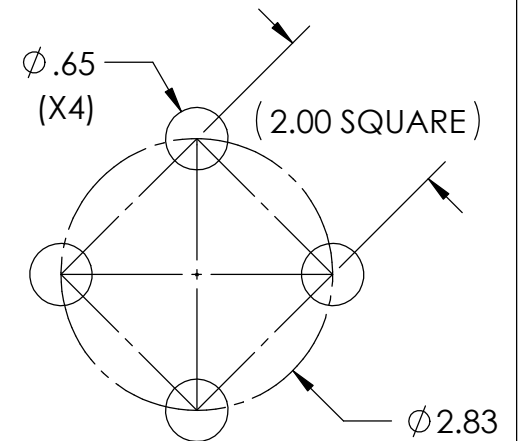

FREQUENCY RANGE	MAX MOUNTING SURFACE THICKNESS	COLOR
2-3 GHz; 4.9-6 GHz	0.60 INCHES	BLACK

0.14" THICK DELRIN RADOME

N-Female Connector (X4)

Recommended Mounting Holes

Note:

1. Mounting Hardware Included
2. Built in Ground Plane

MP ANTENNA, LTD.
147 Eady Court
Elyria, OH 44035
www.mpantenna.com

DIMENSIONS ARE IN INCHES

	NAME	DATE
DRAWN	BM	8/16/17

PROPRIETARY AND CONFIDENTIAL
THE INFORMATION CONTAINED IN THIS DRAWING IS THE SOLE PROPERTY OF MP ANTENNA, LTD. ANY REPRODUCTION IN PART OR AS A WHOLE WITHOUT THE WRITTEN PERMISSION OF MP ANTENNA LTD IS PROHIBITED.

DESCRIPTION:

DUAL BAND 4X OMNI
HEAVY DUTY RADOME

PART NO.

MP0930-4XHD