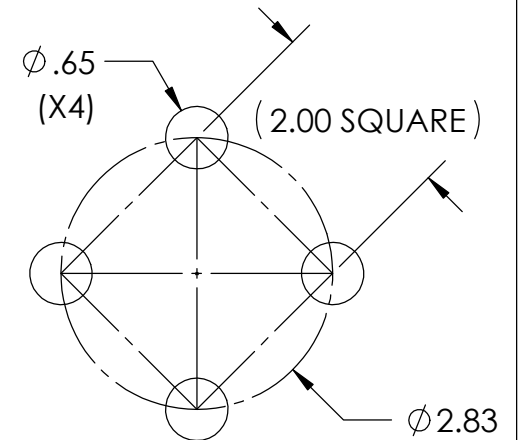

FREQUENCY RANGE	MAX MOUNTING SURFACE THICKNESS	COLOR
2-3 GHz; 4.9-6 GHz	0.60 INCHES	BLACK

0.14" THICK DELRIN RADOME

N-Female Connector (X4)

1.85

1.38

Recommended Mounting Holes

Note:

1. Mounting Hardware Included
2. Built in Ground Plane

MP ANTENNA, LTD.
147 Eady Court
Elyria, OH 44035
www.mpantenna.com

DIMENSIONS ARE IN INCHES

	NAME	DATE
DRAWN	BM	8/16/17

PROPRIETARY AND CONFIDENTIAL
THE INFORMATION CONTAINED IN THIS DRAWING IS THE SOLE PROPERTY OF MP ANTENNA, LTD. ANY REPRODUCTION IN PART OR AS A WHOLE WITHOUT THE WRITTEN PERMISSION OF MP ANTENNA LTD IS PROHIBITED.

DESCRIPTION:

DUAL BAND 4X OMNI
HEAVY DUTY RADOME

PART NO.

MP0930-4X-HD