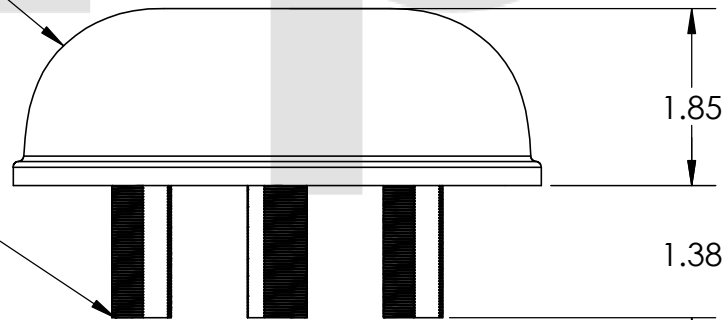

FREQUENCY RANGE	MAX MOUNTING SURFACE THICKNESS	COLOR
2-3 GHz; 4.9-6 GHz	0.60 INCHES	BLACK

0.14" THICK DELRIN RADOME

N-Female Connector (X4)

1.85

1.38

Recommended Mounting Holes

Note:

1. Mounting Hardware Included
2. Built in Ground Plane

MP ANTENNA, LTD.
147 Eady Court
Elyria, OH 44035
www.mpantenna.com

DIMENSIONS ARE IN INCHES

	NAME	DATE
DRAWN	BM	8/16/17

PROPRIETARY AND CONFIDENTIAL
THE INFORMATION CONTAINED IN THIS DRAWING IS THE SOLE PROPERTY OF MP ANTENNA, LTD. ANY REPRODUCTION IN PART OR AS A WHOLE WITHOUT THE WRITTEN PERMISSION OF MP ANTENNA LTD IS PROHIBITED.

DESCRIPTION:

DUAL BAND 4X OMNI
HEAVY DUTY RADOME

PART NO.

MP0930-4X-HD