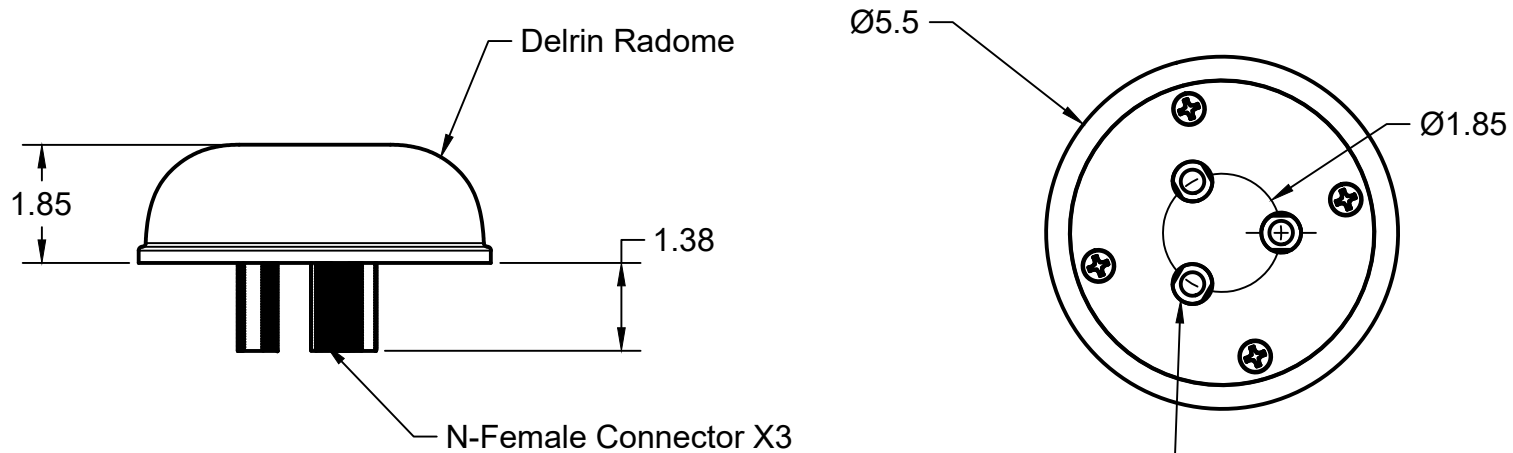

Frequency Range	Max Mounting Surface Thickness	Mounting Hole Diameter/Distance	Connector Type	Feeds	Color
2-3 GHz; 4.9-6 GHz	0.60 Inches	$\frac{5}{8}$ " Diameter, 1.85 Inch Circle Spacing	N-Female	3	Black

- Note:
1. Mounting Hardware Included
 2. Built in Ground Plane

N-Female Connectors Spaced Evenly Around 1.85" Circle

MP ANTENNA, LTD. 147 Eady Court Elyria, Ohio 44035 www.mpantenna.com	THIRD ANGLE DIMENSIONS ARE IN INCHES		PROPRIETARY AND CONFIDENTIAL THE INFORMATION CONTAINED IN THIS DRAWING IS THE SOLE PROPERTY OF MP ANTENNA, LTD. ANY REPRODUCTION IN PART OR AS A WHOLE WITHOUT THE WRITTEN PERMISSION OF MP ANTENNA LTD IS PROHIBITED.	DESCRIPTION: Dual Band 3 Feed Heavy Duty Omni Antenna	PART NO. MP0930-3X-HD	
		NAME				DATE
	DRAWN	BM				4/14/2020