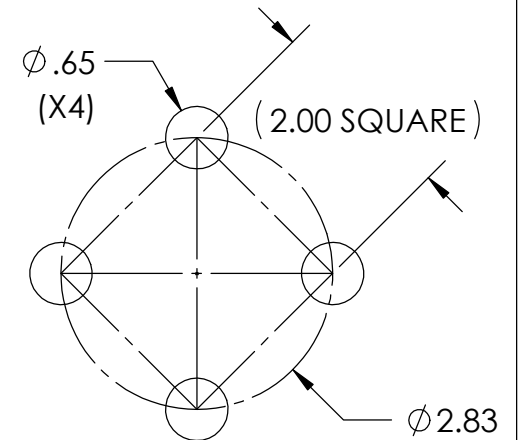

FREQUENCY RANGE	MAX MOUNTING SURFACE THICKNESS	COLOR
2-3 GHz	0.60 INCHES	BLACK

0.14" THICK DELRIN RADOME

N-Female Connector (X4)

Recommended Mounting Holes

Note:

1. Mounting Hardware Included
2. Built in Ground Plane

MP ANTENNA, LTD.
147 Eady Court
Elyria, OH 44035
www.mpantenna.com

DIMENSIONS ARE IN INCHES

	NAME	DATE
DRAWN	BM	8/16/17

PROPRIETARY AND CONFIDENTIAL
THE INFORMATION CONTAINED IN THIS DRAWING IS THE SOLE PROPERTY OF MP ANTENNA, LTD. ANY REPRODUCTION IN PART OR AS A WHOLE WITHOUT THE WRITTEN PERMISSION OF MP ANTENNA LTD IS PROHIBITED.

DESCRIPTION:

2.4 GHz 4X OMNI
HEAVY DUTY RADOME

PART NO.

MP0923-4X-HD