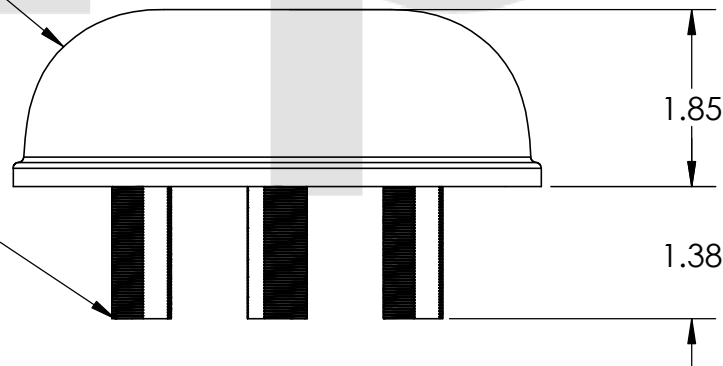

FREQUENCY RANGE	MAX MOUNTING SURFACE THICKNESS	COLOR
2-3 GHz	0.60 INCHES	BLACK

0.14" THICK DELRIN RADOME

N-Female Connector (X4)

Recommended Mounting Holes

Note:

1. Mounting Hardware Included
2. Built in Ground Plane

MP ANTENNA, LTD.
147 Eady Court
Elyria, OH 44035
www.mpantenna.com

DIMENSIONS ARE IN INCHES

	NAME	DATE
DRAWN	BM	8/16/17

PROPRIETARY AND CONFIDENTIAL
THE INFORMATION CONTAINED IN THIS DRAWING IS THE SOLE PROPERTY OF MP ANTENNA, LTD. ANY REPRODUCTION IN PART OR AS A WHOLE WITHOUT THE WRITTEN PERMISSION OF MP ANTENNA LTD IS PROHIBITED.

DESCRIPTION:

2.4 GHz 4X OMNI
HEAVY DUTY RADOME

PART NO.

MP0923-4X-HD