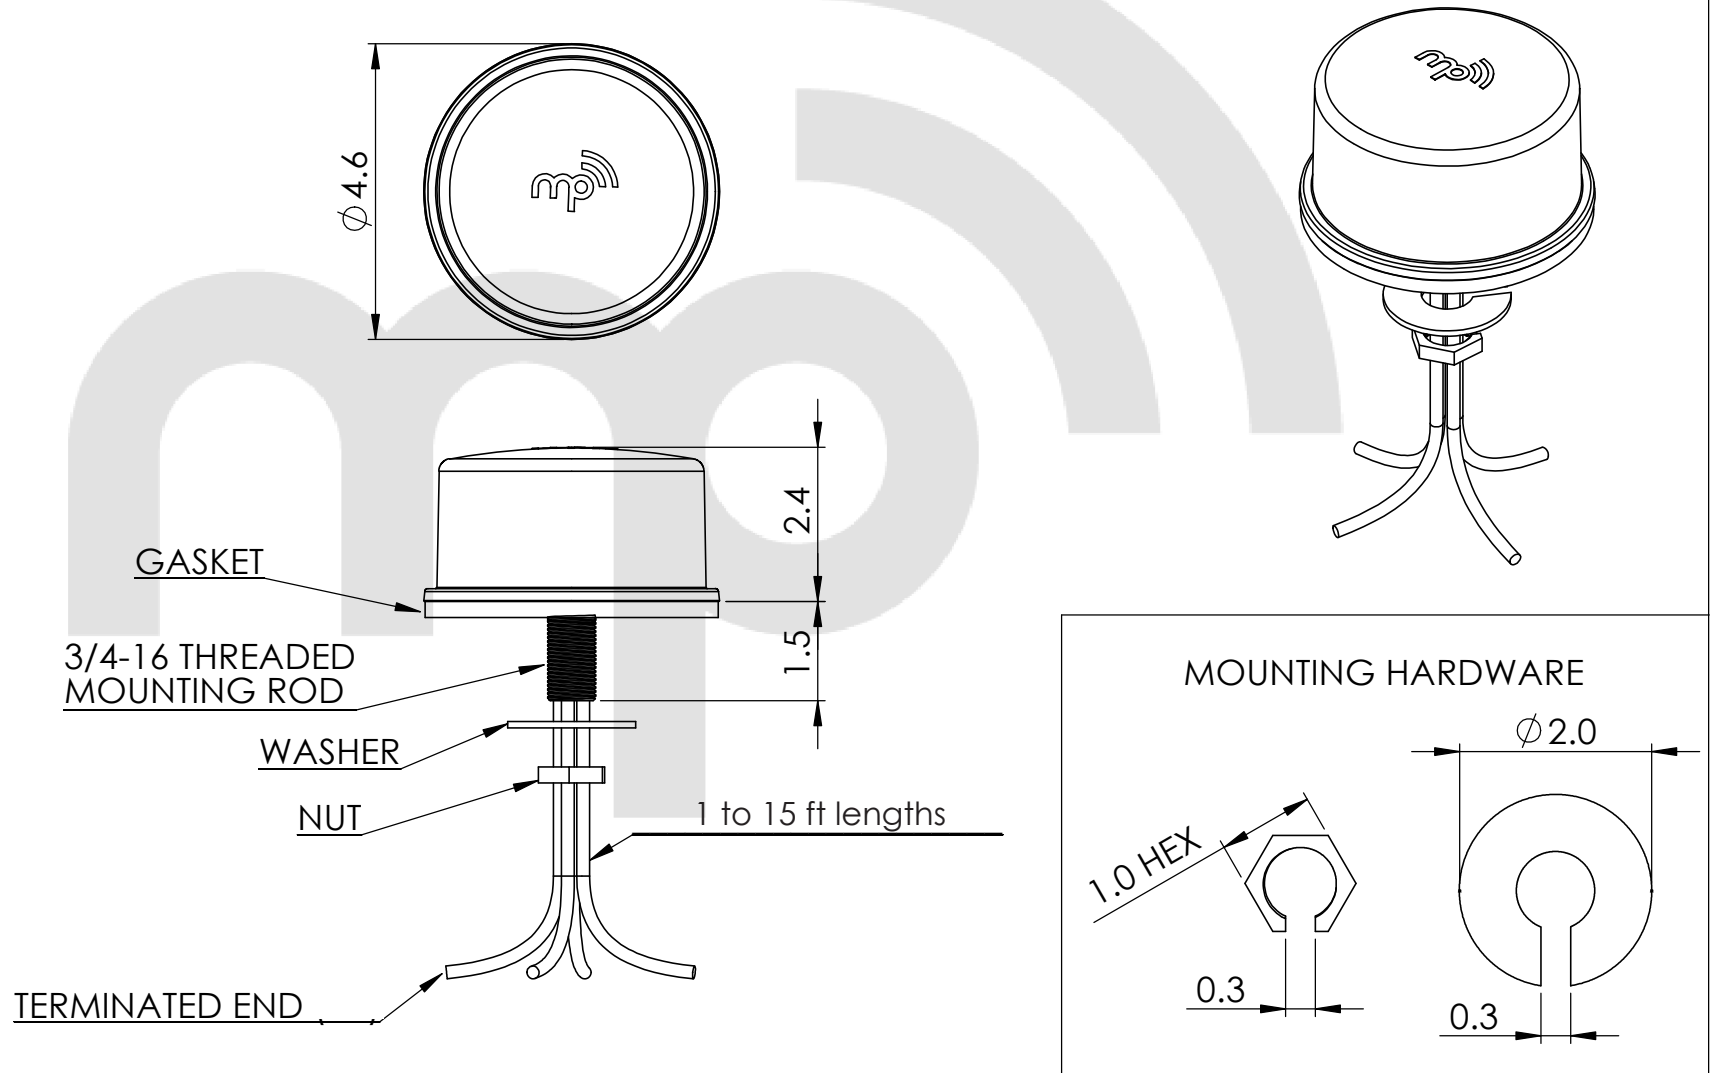

FREQUENCY RANGE	CONNECTOR	MINIMUM MOUNTING HOLE DIAMETER	MAX MOUNTING HOLE DIAMETER	MAX MOUNTING SURFACE THICKNESS	COLOR	NUMBER OF FEEDS
3-4GHz	Various (see chart)	see specific part number drawing	see specific part number drawing	see specific part number drawing	White or Black	1 to 4 leads

MP ANTENNA, LTD.  
 147 Eady Court  
 Elyria, OH 44035  
 www.mpantenna.com

THIRD ANGLE	NAME	DATE
	BM	12/29/14

DIMENSIONS ARE IN INCHES

**PROPRIETARY AND CONFIDENTIAL**  
 THE INFORMATION CONTAINED IN THIS DRAWING IS THE SOLE PROPERTY OF MP ANTENNA, LTD. ANY REPRODUCTION IN PART OR AS A WHOLE WITHOUT THE WRITTEN PERMISSION OF MP ANTENNA LTD IS PROHIBITED.

**DESCRIPTION:**  
 3.65GHz Outdoor Mobile Antenna

**Model Number:**  
 08-ANT-0960