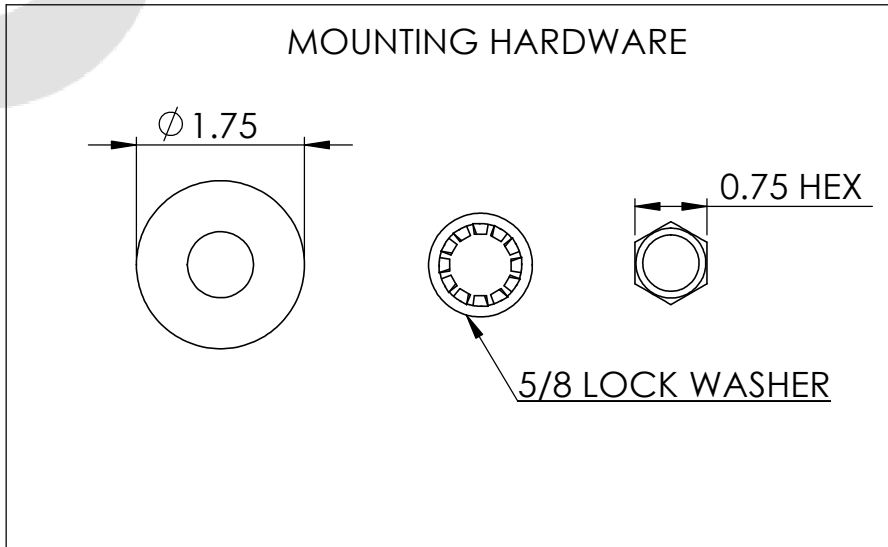

FREQUENCY RANGE	MOUNTING HOLE DIAMETER	MAX MOUNTING SURFACE THICKNESS	COLOR
700 MHz - 3 GHz 4 GHz - 6 GHz	0.65 INCHES MIN 1.0 INCHES MAX	0.5 INCHES	BLACK

N-FEMALE CONNECTOR

MOUNTING HARDWARE

Ø 1.75

0.75 HEX

5/8 LOCK WASHER

MP ANTENNA, LTD.  
147 Eady Court  
Elyria, OH 44035  
www.mpantenna.com

THIRD ANGLE	DIMENSIONS ARE IN INCHES	
	NAME	DATE
DRAWN	BM	1/2/15

**PROPRIETARY AND CONFIDENTIAL**  
THE INFORMATION CONTAINED IN THIS DRAWING IS THE SOLE PROPERTY OF MP ANTENNA, LTD. ANY REPRODUCTION IN PART OR AS A WHOLE WITHOUT THE WRITTEN PERMISSION OF MP ANTENNA LTD IS PROHIBITED.

DESCRIPTION:  
700 MHz - 3 GHz  
4 GHz - 6 GHz OMNI

PART NO.  
08-ANT-0959-B