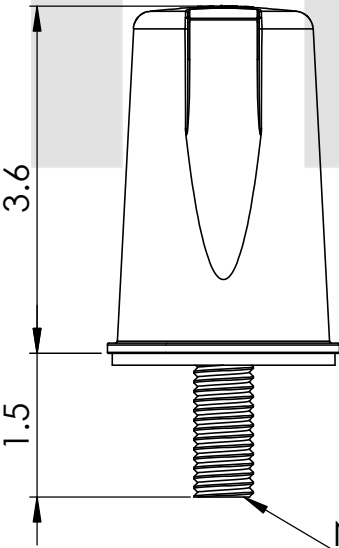

FREQUENCY RANGE	MOUNTING HOLE DIAMETER	MAX MOUNTING SURFACE THICKNESS	COLOR
700 MHz - 3 GHz 4 GHz - 6 GHz	0.65 INCHES MIN 1.0 INCHES MAX	0.5 INCHES	BLACK

N-FEMALE CONNECTOR

MOUNTING HARDWARE

Ø 1.75

0.75 HEX

5/8 LOCK WASHER

MP ANTENNA, LTD.  
147 Eady Court  
Elyria, OH 44035  
www.mpantenna.com

THIRD ANGLE	DIMENSIONS ARE IN INCHES	
	NAME	DATE
DRAWN	BM	1/2/15

**PROPRIETARY AND CONFIDENTIAL**  
THE INFORMATION CONTAINED IN THIS DRAWING IS THE SOLE PROPERTY OF MP ANTENNA, LTD. ANY REPRODUCTION IN PART OR AS A WHOLE WITHOUT THE WRITTEN PERMISSION OF MP ANTENNA LTD IS PROHIBITED.

DESCRIPTION:  
700 MHz - 3 GHz  
4 GHz - 6 GHz OMNI

PART NO.  
08-ANT-0959-B