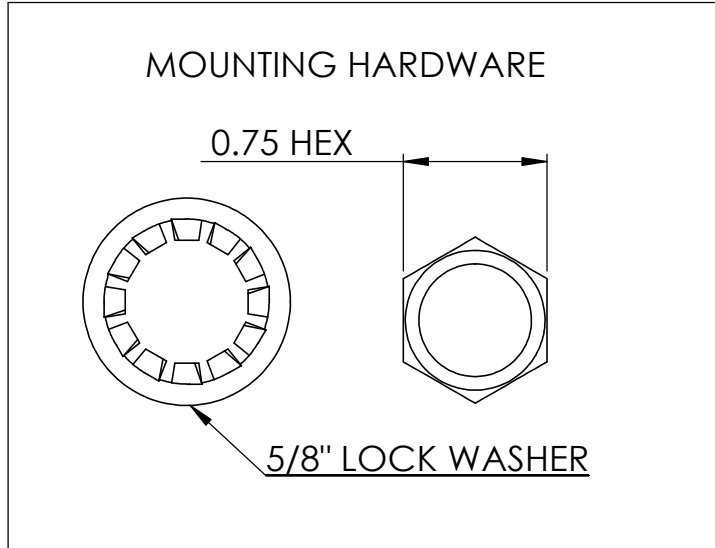

FREQUENCY	MOUNTING HOLE DIAMETER	MAX MOUNTING SURFACE THICKNESS	COLOR
5.4-6 GHz	0.65 INCHES	0.4 INCHES	BLACK

MP ANTENNA, LTD.
 147 Eady Court
 Elyria, OH 44035
 www.mpantenna.com

THIRD ANGLE	DIMENSIONS ARE IN INCHES	
	NAME	DATE
DRAWN	BM	1/7/15

DESCRIPTION:
 5.4-6 GHz Micro Omni

PART NO.
 08-ANT-0957-BL-M-1.0-GP