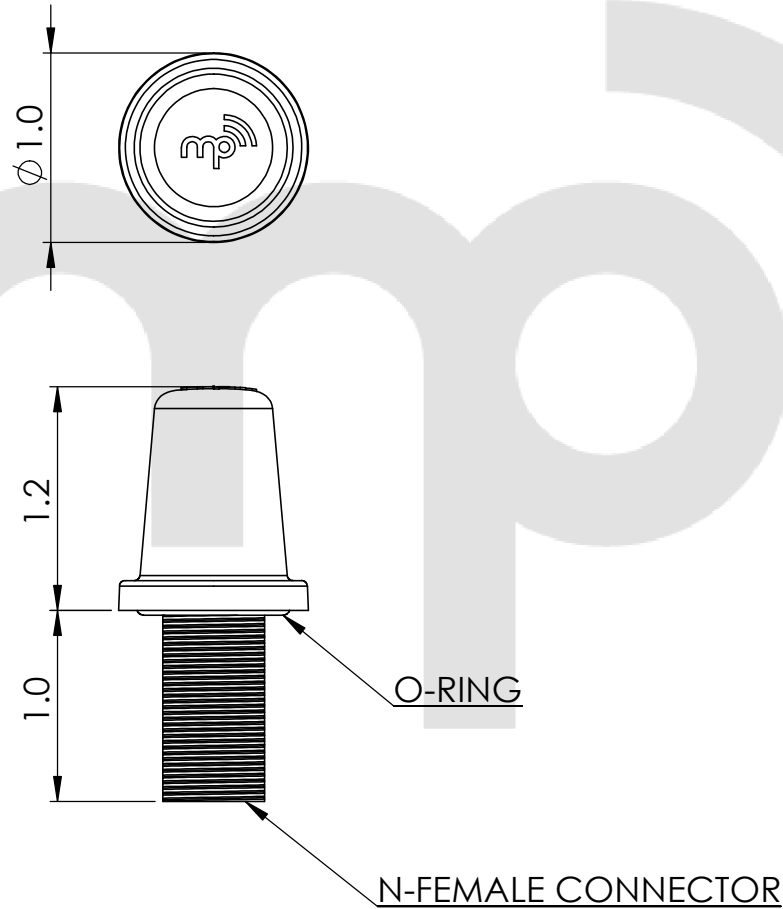

FREQUENCY	MOUNTING HOLE DIAMETER	MAX MOUNTING SURFACE THICKNESS	COLOR
5.4-6 GHz	0.65 INCHES	0.4 INCHES	BLACK

MP ANTENNA, LTD.
 147 Eady Court
 Elyria, OH 44035
 www.mpantenna.com

THIRD ANGLE	DIMENSIONS ARE IN INCHES	
	NAME	DATE
DRAWN	BM	1/7/15

DESCRIPTION:
 5.4-6 GHz Micro Omni

PART NO.
 08-ANT-0957-BL-M-1.0-GP