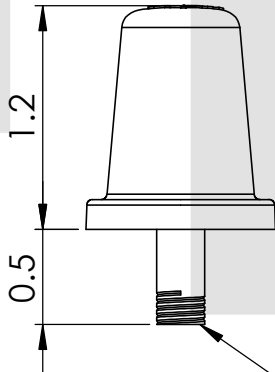

FREQUENCY RANGE	COLOR
5.4-6 GHz	BLACK

SMA FEMALE CONNECTOR

MP ANTENNA, LTD.
147 Eady Court
Elyria, OH 44035
www.mpantenna.com

DIMENSIONS ARE IN INCHES

	NAME	DATE
DRAWN	BM	1/12/15

PROPRIETARY AND CONFIDENTIAL
THE INFORMATION CONTAINED IN THIS DRAWING IS THE SOLE PROPERTY OF MP ANTENNA, LTD. ANY REPRODUCTION IN PART OR AS A WHOLE WITHOUT THE WRITTEN PERMISSION OF MP ANTENNA LTD IS PROHIBITED.

DESCRIPTION:

5.4-6 GHz Micro Omni

PART NO.

08-ANT-0957-BL-C