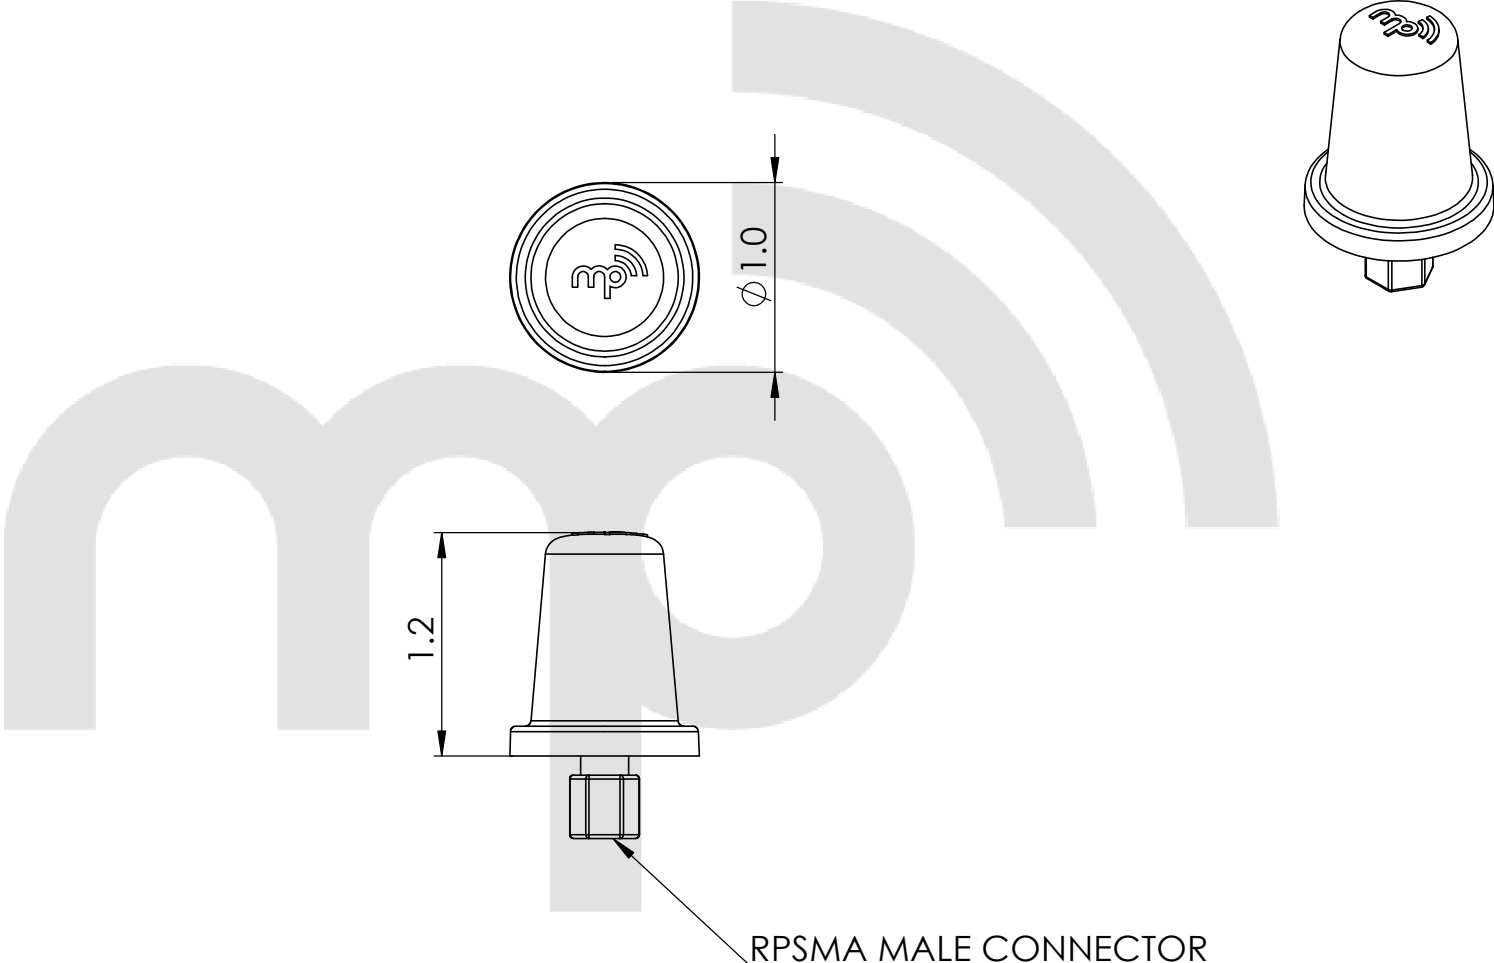

FREQUENCY	COLOR
5.4-6 GHz	BLACK

RPSMA MALE CONNECTOR

MP ANTENNA, LTD.
 147 Eady Court
 Elyria, OH 44035
 www.mpantenna.com

THIRD ANGLE	DIMENSIONS ARE IN INCHES	
	NAME	DATE
DRAWN	BM	2/17/15

PROPRIETARY AND CONFIDENTIAL
 THE INFORMATION CONTAINED IN THIS DRAWING IS THE SOLE PROPERTY OF MP ANTENNA, LTD. ANY REPRODUCTION IN PART OR AS A WHOLE WITHOUT THE WRITTEN PERMISSION OF MP ANTENNA LTD IS PROHIBITED.

DESCRIPTION:
 5.4-6 GHz Micro Omni

PART NO.
 08-ANT-0957-BL-A