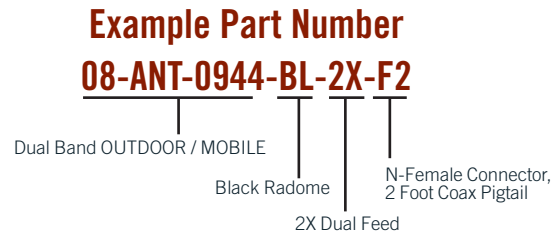

**Radome Colors**

Black: BL  
 White: WH

**Number of Feeds**

Single Feed: 1X  
 Two Feeds: 2X  
 Three Feeds: 3X  
 Four Feeds: 4X

**Available Coax Lengths**

200 Series Coax: 1ft - 15ft

**Available Connectors**