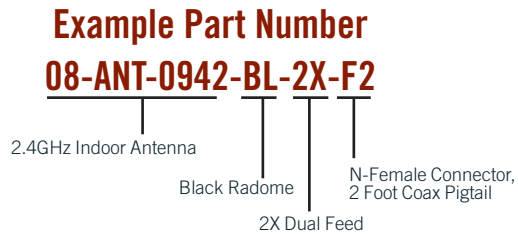

**Radome Colors**

Black: BL  
 White: WH

**Number of Feeds**

Single Feed: 1X  
 Two Feeds: 2X  
 Three Feeds: 3X  
 Four Feeds: 4X

**Available Coax Lengths**

200 Series Coax: 1ft - 15ft

**Available Connectors**

See Chart:

<p><b>A</b></p> <p>Reverse Polarity SMA Male</p> <p>MALE BODY FEMALE PIN</p>	<p><b>B</b></p> <p>SMA MALE</p> <p>MALE BODY MALE PIN</p>	<p><b>C</b></p> <p>SMA FEMALE</p> <p>FEMALE BODY FEMALE PIN</p>	<p><b>D</b></p> <p>Reverse Polarity TNC MALE</p> <p>MALE BODY FEMALE PIN</p>
<p><b>E</b></p> <p>TNC MALE</p> <p>MALE BODY MALE PIN</p>	<p><b>F</b></p> <p>N-FEMALE</p> <p>FEMALE BODY FEMALE PIN</p>	<p><b>G</b></p> <p>N-MALE</p> <p>MALE BODY MALE PIN</p>	<p><b>H</b></p> <p>FME FEMALE</p> <p>FEMALE BODY FEMALE PIN</p>
<p><b>I</b></p> <p>FME MALE</p> <p>MALE BODY FEMALE PIN</p>	<p><b>J</b></p> <p>MINI UHF MALE</p> <p>MALE BODY MALE PIN</p>	<p><b>K</b></p> <p>MINI UHF FEMALE</p> <p>FEMALE BODY FEMALE PIN</p>	<p><b>L</b></p> <p>REVERSE POLARITY SMA FEMALE</p> <p>FEMALE BODY MALE PIN</p>
<p><b>M</b></p> <p>N-FEMALE BULKHEAD</p> <p>FEMALE BODY FEMALE PIN</p>	<p><b>N</b></p> <p>RIGHT ANGLE Reverse Polarity SMA FEMALE</p> <p>FEMALE BODY MALE PIN</p>	<p><b>O</b></p> <p>RIGHT ANGLE SMA Male</p> <p>MALE BODY MALE PIN</p>	<p><b>P</b></p> <p>RIGHT ANGLE Reverse Polarity SMA Male</p> <p>MALE BODY FEMALE PIN</p>