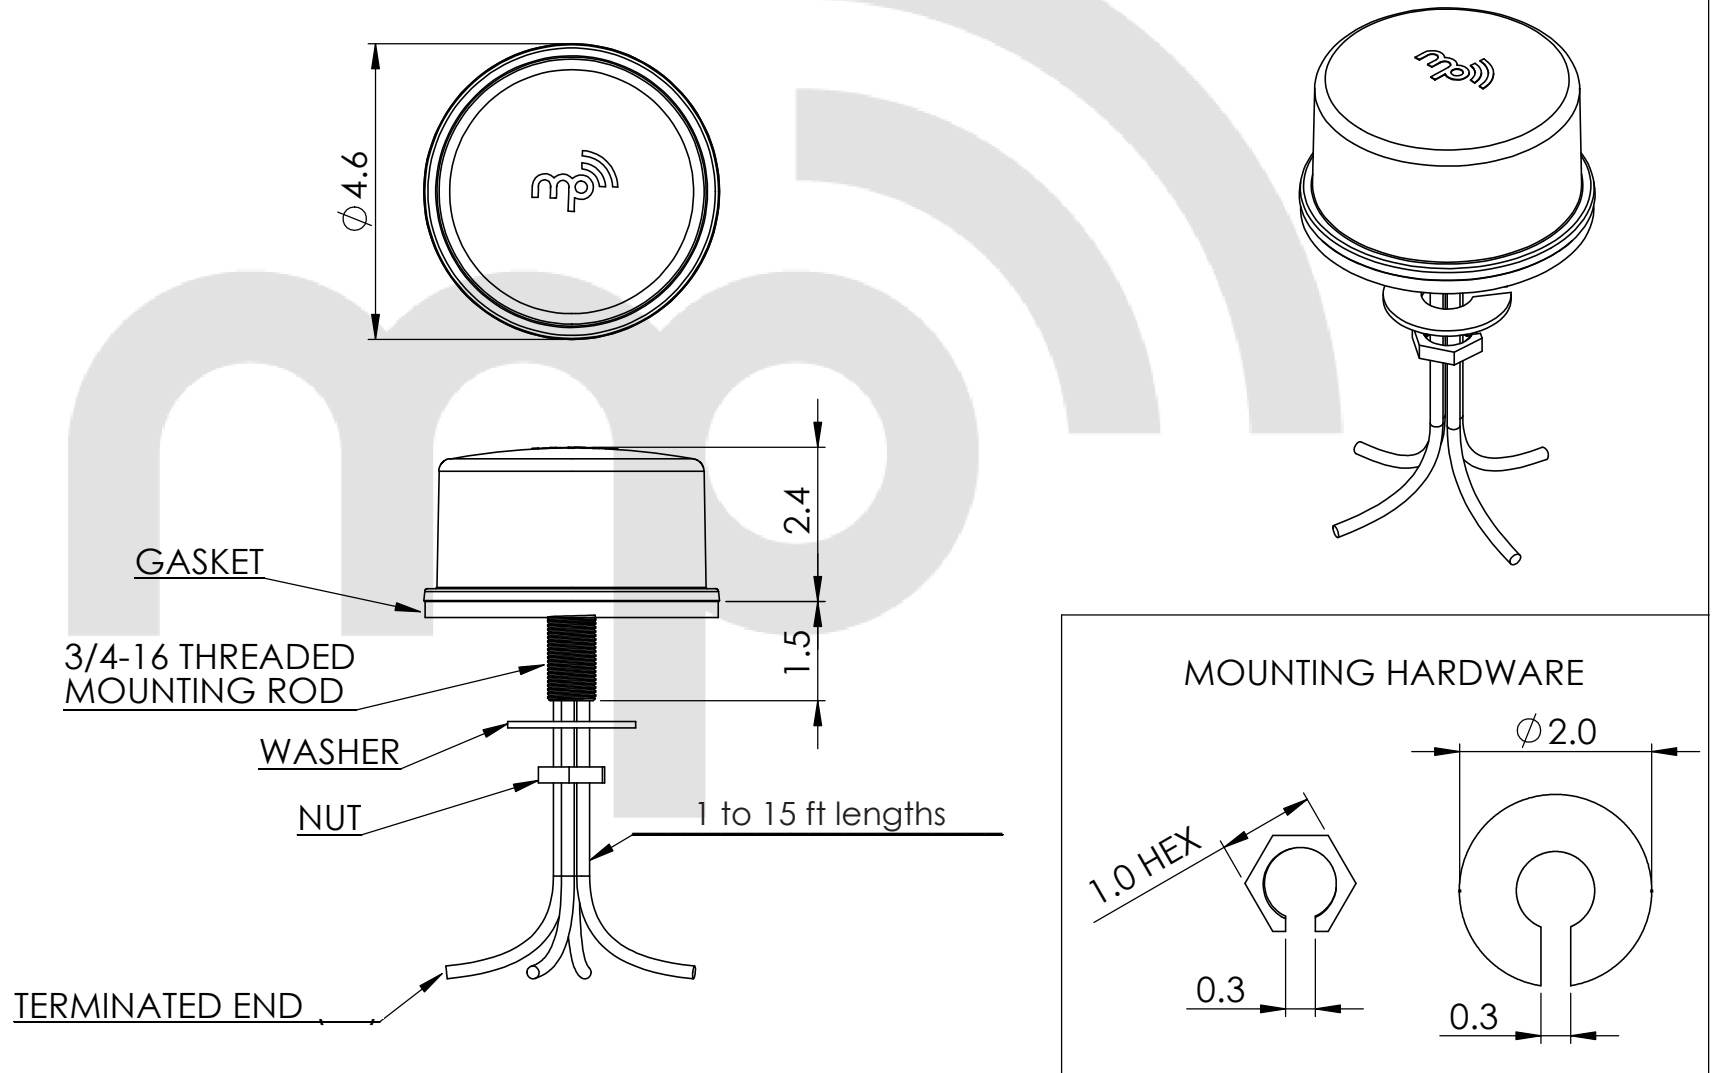

FREQUENCY RANGE	CONNECTOR	MINIMUM MOUNTING HOLE DIAMETER	MAX MOUNTING HOLE DIAMETER	MAX MOUNTING SURFACE THICKNESS	COLOR	NUMBER OF FEEDS
5GHz	Various (see chart)	see specific part number drawing	see specific part number drawing	see specific part number drawing	White or Black	1 to 4 leads

MP ANTENNA, LTD. 147 Eady Court Elyria, OH 44035 www.mpantenna.com	THIRD ANGLE  DIMENSIONS ARE IN INCHES		<b>PROPRIETARY AND CONFIDENTIAL</b> THE INFORMATION CONTAINED IN THIS DRAWING IS THE SOLE PROPERTY OF MP ANTENNA, LTD. ANY REPRODUCTION IN PART OR AS A WHOLE WITHOUT THE WRITTEN PERMISSION OF MP ANTENNA LTD IS PROHIBITED.	<b>DESCRIPTION:</b>  5GHz Indoor Antenna	<b>Model Number:</b>  08-ANT-0941	
		NAME				DATE
	DRAWN	BM				12/29/14