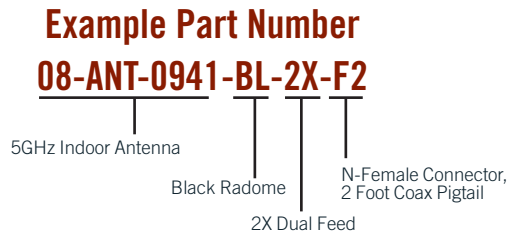

**Radome Colors**

Black: BL  
 White: WH

**Number of Feeds**

Single Feed: 1X  
 Two Feeds: 2X  
 Three Feeds: 3X  
 Four Feeds: 4X

**Available Coax Lengths**

200 Series Coax: 1ft - 15ft

**Available Connectors**

See Chart:

<p><b>A</b></p> <p>Reverse Polarity SMA Male</p> <p>MALE BODY FEMALE PIN</p>	<p><b>B</b></p> <p>SMA MALE</p> <p>MALE BODY MALE PIN</p>	<p><b>C</b></p> <p>SMA FEMALE</p> <p>FEMALE BODY FEMALE PIN</p>	<p><b>D</b></p> <p>Reverse Polarity TNC MALE</p> <p>MALE BODY FEMALE PIN</p>
<p><b>E</b></p> <p>TNC MALE</p> <p>MALE BODY MALE PIN</p>	<p><b>F</b></p> <p>N-FEMALE</p> <p>FEMALE BODY FEMALE PIN</p>	<p><b>G</b></p> <p>N-MALE</p> <p>MALE BODY MALE PIN</p>	<p><b>H</b></p> <p>FME FEMALE</p> <p>FEMALE BODY FEMALE PIN</p>
<p><b>I</b></p> <p>FME MALE</p> <p>MALE BODY FEMALE PIN</p>	<p><b>J</b></p> <p>MINI UHF MALE</p> <p>MALE BODY MALE PIN</p>	<p><b>K</b></p> <p>MINI UHF FEMALE</p> <p>FEMALE BODY FEMALE PIN</p>	<p><b>L</b></p> <p>REVERSE POLARITY SMA FEMALE</p> <p>FEMALE BODY MALE PIN</p>
<p><b>M</b></p> <p>N-FEMALE BULKHEAD</p> <p>FEMALE BODY FEMALE PIN</p>	<p><b>N</b></p> <p>RIGHT ANGLE Reverse Polarity SMA FEMALE</p> <p>FEMALE BODY MALE PIN</p>	<p><b>O</b></p> <p>RIGHT ANGLE SMA Male</p> <p>MALE BODY MALE PIN</p>	<p><b>P</b></p> <p>RIGHT ANGLE Reverse Polarity SMA Male</p> <p>MALE BODY FEMALE PIN</p>