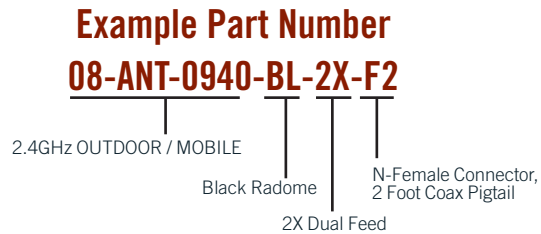

MP Antenna, LTD.
147 Eady Court
Elyria, Ohio 44035

440.387.5968 phone
440.545.3500 fax
www.mpantenna.com
sales@mpantenna.com

Model Number: 08-ANT-0940
description: 2.4GHz Outdoor Mobile Antenna

Radome Colors

- Black: BL
- White: WH

Number of Feeds

- Single Feed: 1X
- Two Feeds: 2X
- Three Feeds: 3X
- Four Feeds: 4X

Available Coax Lengths

200 Series Coax: 1ft - 15ft