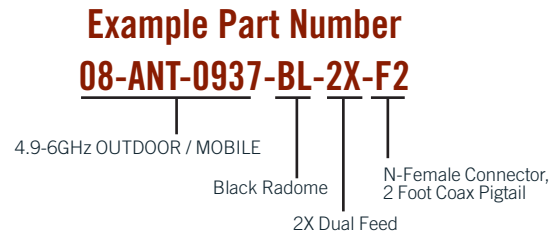

**Radome Colors**

- Black: BL
- White: WH

**Number of Feeds**

- Single Feed: 1X
- Two Feeds: 2X
- Three Feeds: 3X
- Four Feeds: 4X

**Available Coax Lengths**

200 Series Coax: 1ft - 15ft

**Available Connectors**

See Chart:

<p><b>A</b></p> <p>Reverse Polarity SMA Male</p> <p>MALE BODY FEMALE PIN</p>	<p><b>B</b></p> <p>SMA MALE</p> <p>MALE BODY MALE PIN</p>	<p><b>C</b></p> <p>SMA FEMALE</p> <p>FEMALE BODY FEMALE PIN</p>	<p><b>D</b></p> <p>Reverse Polarity TNC MALE</p> <p>MALE BODY FEMALE PIN</p>
<p><b>E</b></p> <p>TNC MALE</p> <p>MALE BODY MALE PIN</p>	<p><b>F</b></p> <p>N-FEMALE</p> <p>FEMALE BODY FEMALE PIN</p>	<p><b>G</b></p> <p>N-MALE</p> <p>MALE BODY MALE PIN</p>	<p><b>H</b></p> <p>FME FEMALE</p> <p>FEMALE BODY FEMALE PIN</p>
<p><b>I</b></p> <p>FME MALE</p> <p>MALE BODY FEMALE PIN</p>	<p><b>J</b></p> <p>MINI UHF MALE</p> <p>MALE BODY MALE PIN</p>	<p><b>K</b></p> <p>MINI UHF FEMALE</p> <p>FEMALE BODY FEMALE PIN</p>	<p><b>L</b></p> <p>REVERSE POLARITY SMA FEMALE</p> <p>FEMALE BODY MALE PIN</p>
<p><b>M</b></p> <p>N-FEMALE BULKHEAD</p> <p>FEMALE BODY FEMALE PIN</p>	<p><b>N</b></p> <p>RIGHT ANGLE Reverse Polarity SMA FEMALE</p> <p>FEMALE BODY MALE PIN</p>	<p><b>O</b></p> <p>RIGHT ANGLE SMA Male</p> <p>MALE BODY MALE PIN</p>	<p><b>P</b></p> <p>RIGHT ANGLE Reverse Polarity SMA Male</p> <p>MALE BODY FEMALE PIN</p>