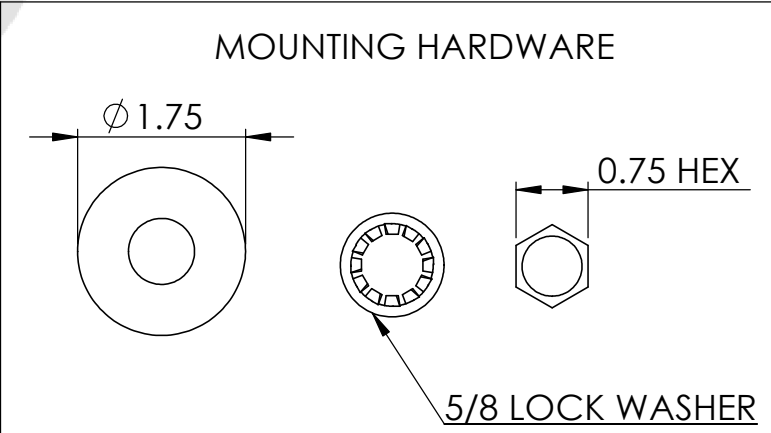

FREQUENCY RANGE	MOUNTING HOLE DIAMETER	MAX MOUNTING SURFACE THICKNESS	COLOR
5.15-5.9 GHz	0.65 INCHES MIN 1.0 INCHES MAX	0.1 INCHES	BLACK

MP ANTENNA, LTD.
147 Eady Court
Elyria, OH 44035
www.mpantenna.com

THIRD ANGLE	DIMENSIONS ARE IN INCHES	
	NAME	DATE
DRAWN	BM	1/2/15

PROPRIETARY AND CONFIDENTIAL
THE INFORMATION CONTAINED IN THIS DRAWING IS THE SOLE PROPERTY OF MP ANTENNA, LTD. ANY REPRODUCTION IN PART OR AS A WHOLE WITHOUT THE WRITTEN PERMISSION OF MP ANTENNA LTD IS PROHIBITED.

DESCRIPTION:
5 GHz OMNI

PART NO.
08-ANT-0928