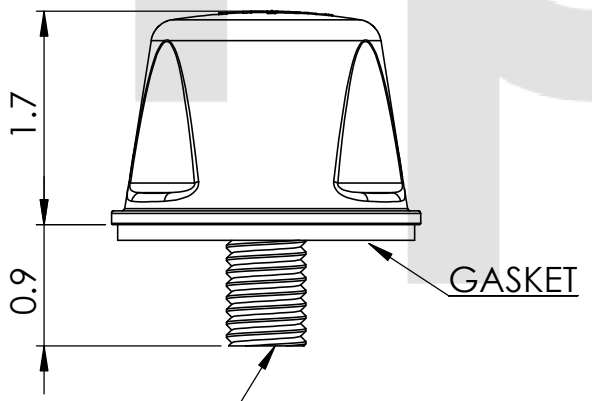

FREQUENCY RANGE	MOUNTING HOLE DIAMETER	MAX MOUNTING SURFACE THICKNESS	COLOR
5.15-5.9 GHz	0.65 INCHES MIN 1.0 INCHES MAX	0.1 INCHES	BLACK

MP ANTENNA, LTD.  
147 Eady Court  
Elyria, OH 44035  
www.mpantenna.com

THIRD ANGLE	DIMENSIONS ARE IN INCHES	
	NAME	DATE
DRAWN	BM	1/2/15

**PROPRIETARY AND CONFIDENTIAL**  
THE INFORMATION CONTAINED IN THIS DRAWING IS THE SOLE PROPERTY OF MP ANTENNA, LTD. ANY REPRODUCTION IN PART OR AS A WHOLE WITHOUT THE WRITTEN PERMISSION OF MP ANTENNA LTD IS PROHIBITED.

DESCRIPTION:  
5 GHz OMNI

PART NO.  
08-ANT-0928