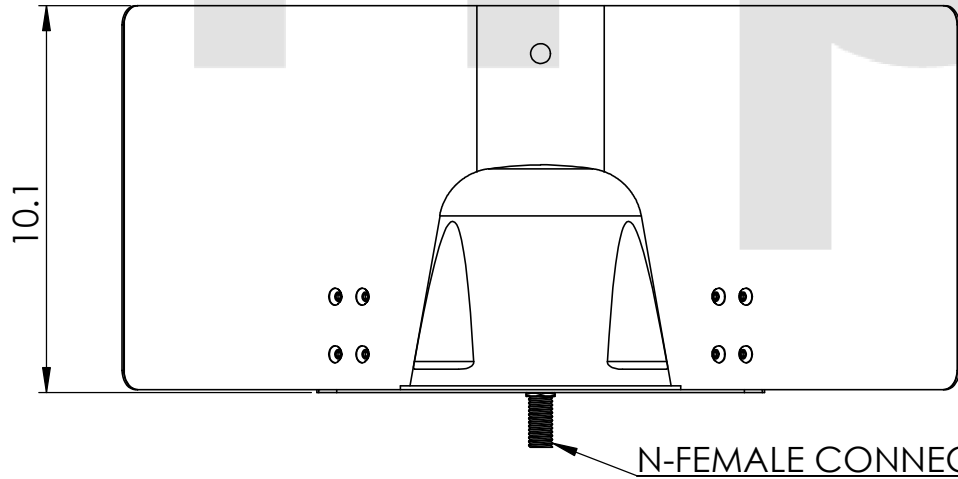

FREQUENCY RANGE	COLOR
902-940 MHz	BLACK

MP ANTENNA, LTD.
147 Eady Court
Elyria, OH 44035
www.mpantenna.com

THIRD ANGLE		DIMENSIONS ARE IN INCHES	
	NAME	DATE	
DRAWN	BM	12/30/14	

PROPRIETARY AND CONFIDENTIAL
THE INFORMATION CONTAINED IN THIS DRAWING IS THE SOLE PROPERTY OF MP ANTENNA, LTD. ANY REPRODUCTION IN PART OR AS A WHOLE WITHOUT THE WRITTEN PERMISSION OF MP ANTENNA LTD IS PROHIBITED.

DESCRIPTION:
900 SECTOR, 30 DEGREE

PART NO.
08-ANT-0910-NF