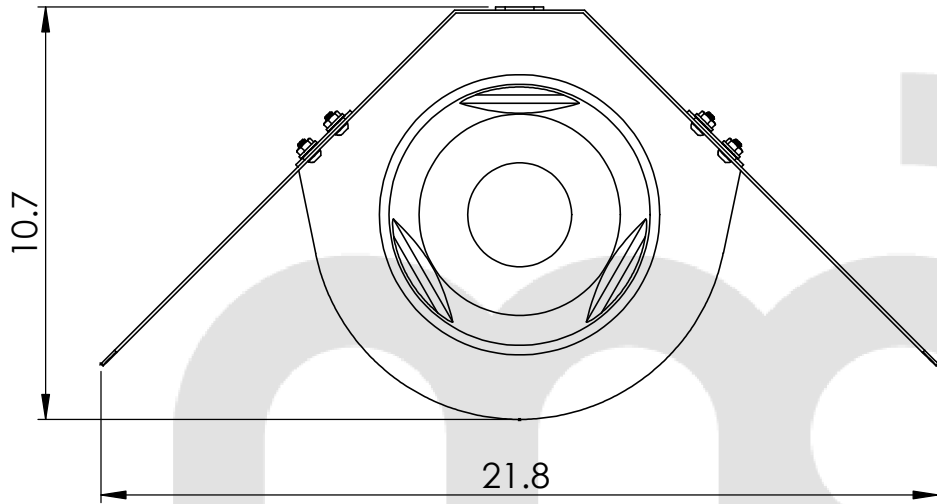

FREQUENCY RANGE	COLOR
902-940 MHz	BLACK

MP ANTENNA, LTD.
147 Eady Court
Elyria, OH 44035
www.mpantenna.com

THIRD ANGLE		DIMENSIONS ARE IN INCHES	
	NAME	DATE	
DRAWN	BM	12/30/14	

PROPRIETARY AND CONFIDENTIAL
THE INFORMATION CONTAINED IN THIS DRAWING IS THE SOLE PROPERTY OF MP ANTENNA, LTD. ANY REPRODUCTION IN PART OR AS A WHOLE WITHOUT THE WRITTEN PERMISSION OF MP ANTENNA LTD IS PROHIBITED.

DESCRIPTION:
900 SECTOR, 30 DEGREE

PART NO.
08-ANT-0910-NF