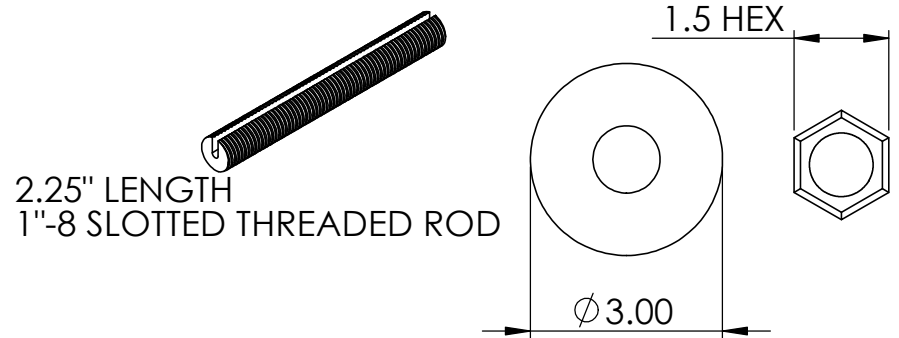

FREQUENCY RANGE	MOUNTING HOLE SIZE	MOUNTING SURFACE MAX THICKNESS	COLOR
162-174 MHz	1.03 INCHES MIN 1.5 INCHES MAX	1.25 INCHES	WHITE

INTERNAL THREADS FOR THREADED MOUNTING ROD

MOUNTING HARDWARE

MP ANTENNA, LTD.  
147 Eady Court  
Elyria, OH 44035  
www.mpantenna.com

THIRD ANGLE		DIMENSIONS ARE IN INCHES	
	NAME	DATE	
DRAWN	BM	12/30/14	

**PROPRIETARY AND CONFIDENTIAL**  
THE INFORMATION CONTAINED IN THIS DRAWING IS THE SOLE PROPERTY OF MP ANTENNA, LTD. ANY REPRODUCTION IN PART OR AS A WHOLE WITHOUT THE WRITTEN PERMISSION OF MP ANTENNA LTD IS PROHIBITED.

DESCRIPTION:  
170 MHz OMNI ANTENNA

PART NO.  
08-ANT-0908