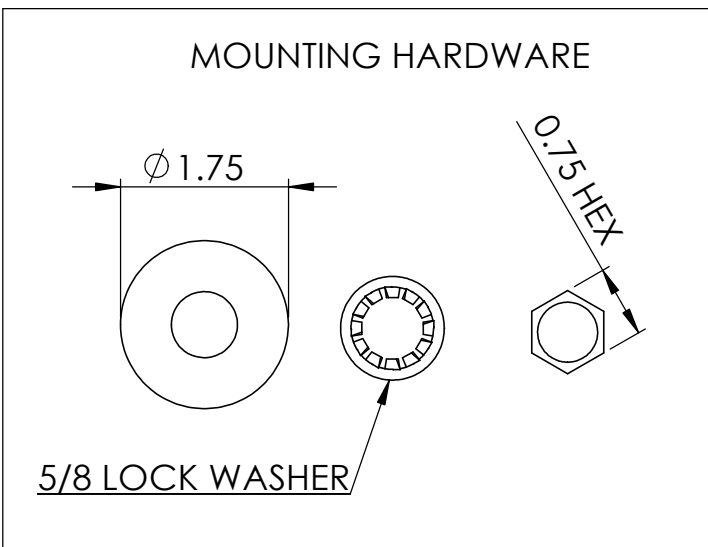

FREQUENCY RANGE	MOUNTING HOLE DIAMETER	MOUNTING SURFACE MAX THICKNESS	COLOR
2-6 GHz	0.65 INCHES MIN 1.0 INCHES MAX	0.125 INCHES	WHITE

MP ANTENNA, LTD.  
147 Eady Court  
Elyria, OH 44035  
www.mpantenna.com

THIRD ANGLE	DIMENSIONS ARE IN INCHES	
	NAME	DATE
DRAWN	BM	12/30/14

**PROPRIETARY AND CONFIDENTIAL**  
THE INFORMATION CONTAINED IN THIS DRAWING IS THE SOLE PROPERTY OF MP ANTENNA, LTD. ANY REPRODUCTION IN PART OR AS A WHOLE WITHOUT THE WRITTEN PERMISSION OF MP ANTENNA LTD IS PROHIBITED.

DESCRIPTION:  
2-6 GHz OMNI

PART NO.  
08-ANT-0894