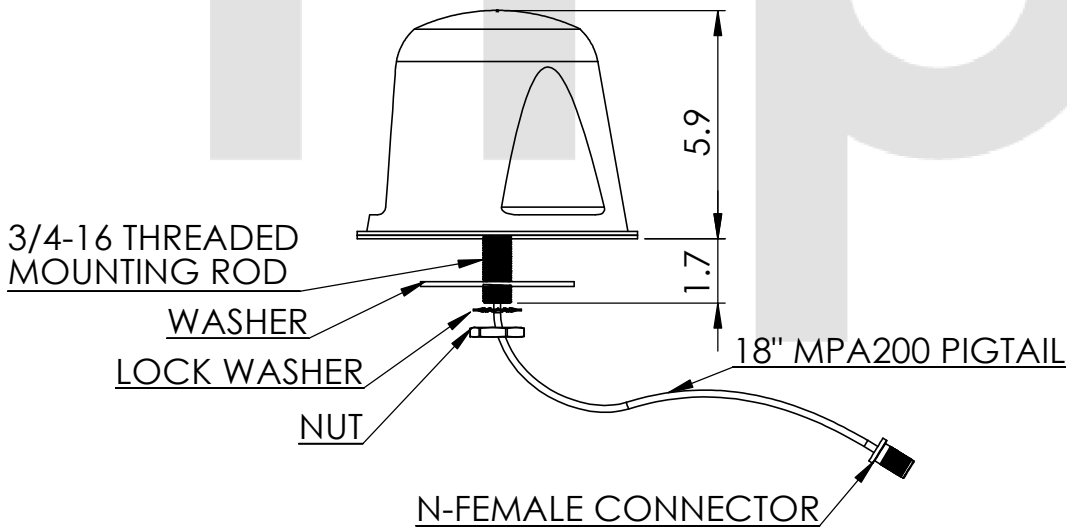

FREQUENCY RANGE	MOUNTING HOLE SIZE	MAX MOUNTING SURFACE THICKNESS	COLOR
700-2700 MHz	0.78 INCHES MIN 1.0 INCHES MAX	1.0 INCHES	WHITE

MP ANTENNA, LTD.
147 Eady Court
Elyria, OH 44035
www.mpantenna.com

THIRD ANGLE		DIMENSIONS ARE IN INCHES	
	NAME	DATE	
DRAWN	BM	12/30/14	

DESCRIPTION:
MOBIUS OMNI ANTENNA

PART NO.
08-ANT-0885