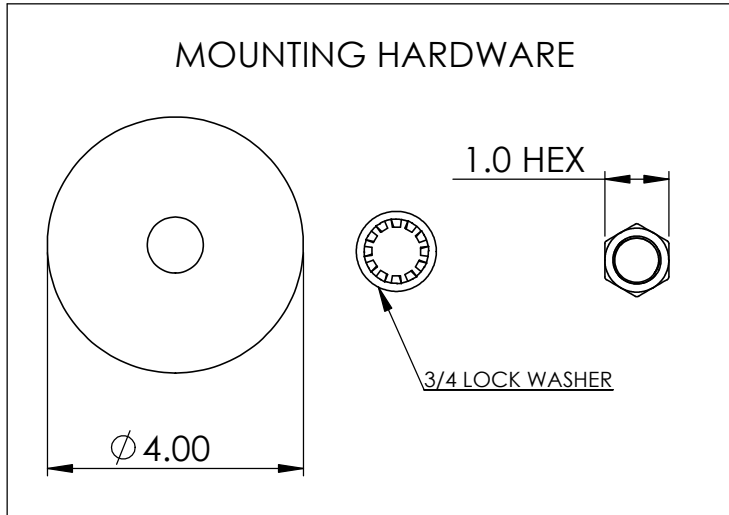

FREQUENCY RANGE	MOUNTING HOLE SIZE	MAX MOUNTING SURFACE THICKNESS	COLOR
700-2700 MHz	0.78 INCHES MIN 1.0 INCHES MAX	1.0 INCHES	WHITE

MP ANTENNA, LTD.
147 Eady Court
Elyria, OH 44035
www.mpantenna.com

THIRD ANGLE		DIMENSIONS ARE IN INCHES	
	NAME	DATE	
DRAWN	BM	12/30/14	