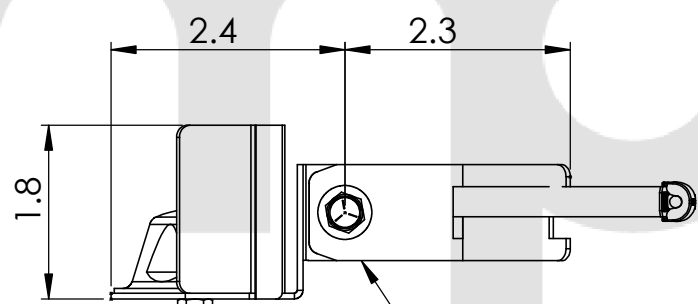

SMA FEMALE CONNECTOR

DOWNTILT BRACKET
MAST MOUNT (1.5 TO 2.0 DIAMETER MAST)

MP ANTENNA, LTD.
147 Eady Court
Elyria, OH 44035
www.mpantenna.com

THIRD ANGLE	DIMENSIONS ARE IN INCHES	
	NAME	DATE
DRAWN	BM	12/19/14

PROPRIETARY AND CONFIDENTIAL
THE INFORMATION CONTAINED IN THIS DRAWING IS THE SOLE PROPERTY OF MP ANTENNA, LTD. ANY REPRODUCTION IN PART OR AS A WHOLE WITHOUT THE WRITTEN PERMISSION OF MP ANTENNA LTD IS PROHIBITED.

DESCRIPTION:
5 GHz SECTOR, 60°, MAST MOUNT
FREQUENCY RANGE: 4.9 TO 5.9 GHz

PART NO.
08-ANT-0879-MAST