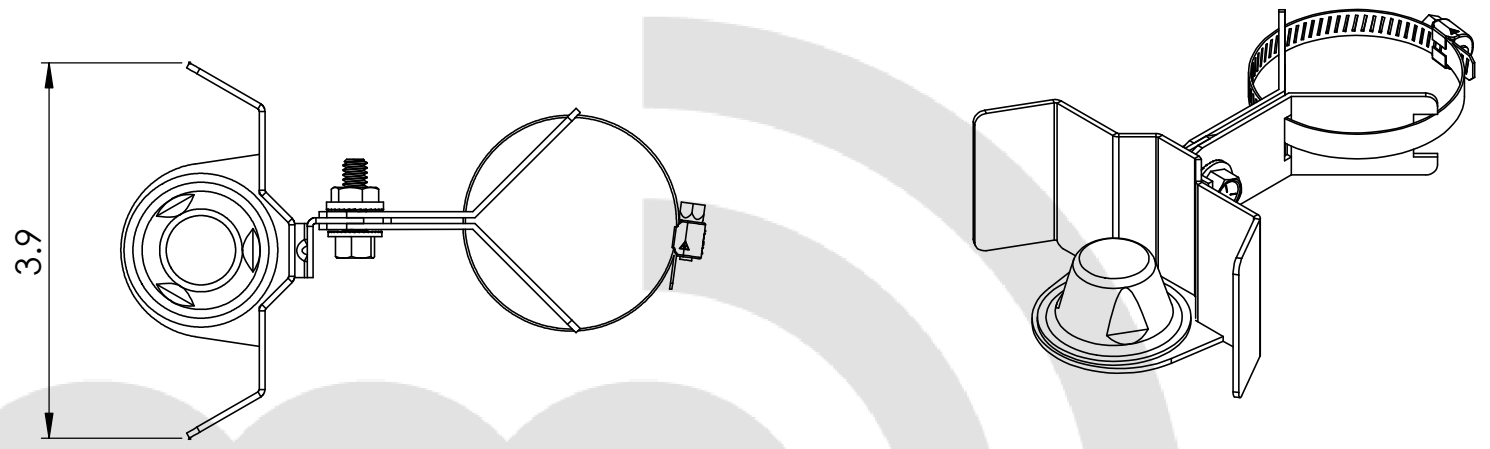

SMA FEMALE CONNECTOR

DOWNTILT BRACKET
MAST MOUNT (1.5 TO 2.0 DIAMETER MAST)

MP ANTENNA, LTD.
147 Eady Court
Elyria, OH 44035
www.mpantenna.com

THIRD ANGLE	DIMENSIONS ARE IN INCHES	
	NAME	DATE
DRAWN	BM	12/19/14

PROPRIETARY AND CONFIDENTIAL
THE INFORMATION CONTAINED IN THIS DRAWING IS THE SOLE PROPERTY OF MP ANTENNA, LTD. ANY REPRODUCTION IN PART OR AS A WHOLE WITHOUT THE WRITTEN PERMISSION OF MP ANTENNA LTD IS PROHIBITED.

DESCRIPTION:
5 GHz SECTOR, 60°, MAST MOUNT
FREQUENCY RANGE: 4.9 TO 5.9 GHz

PART NO.
08-ANT-0879-MAST