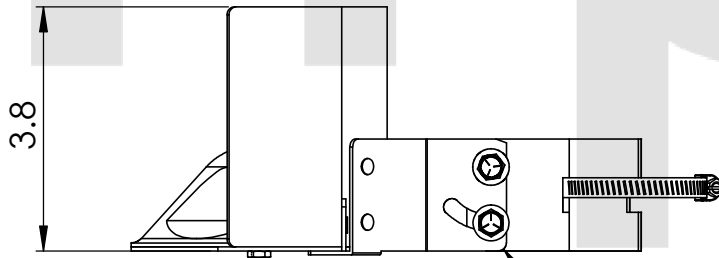

environmental cond.:	Indoor
operation temperature:	-40 to 85 deg C
storage temperature:	-40 to 85 deg C
transport temperature:	-40 to 85 deg C
IP Rating:	IP66
RoHS - REACH	Compliant

General Data

color:	Black or White
antenna feeds:	One
coax length:	N/A
coax type:	N/A
connector type:	Various
polarization:	Multi-Polarized
power:	50 Watts Input
impedance:	50 ohms Nominal
construction:	UV Stabilized Polymers, High Grade Aluminum

Mechanical Data

length:	9 in
width:	6 in
height:	4 in
mounting type:	Connector
hardware included:	Mast or Wall Mount
weight:	10 oz

*** With built in spatial and polarization diversity, performance in obstructed environments is greater than that of standard antennas with similar or higher laboratory gains.**

SMA FEMALE CONNECTOR

DOWNTILT BRACKET
MAST MOUNT (1.5 TO 2.0 DIAMETER MAST)

MP ANTENNA, LTD.
147 Eady Court
Elyria, OH 44035
www.mpantenna.com

THIRD
ANGLE

DIMENSIONS
ARE IN INCHES

	NAME	DATE
DRAWN	BM	12/18/14