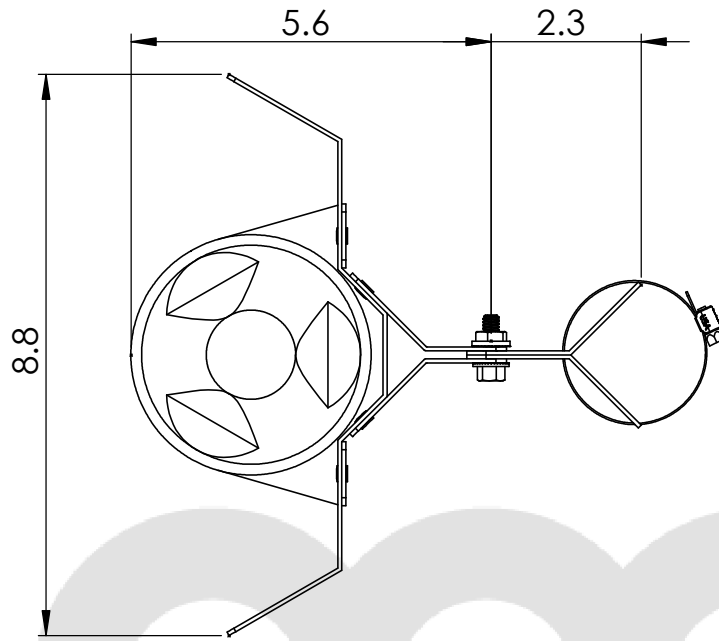

Electrical Data

frequency range:	2-2.7GHz
gain:	12dBi
vswr:	<1.5:1
horizontal pattern type:	Directional
vertical patter type:	Directional
ground plane:	Built In
min ground plane :	N/A

Environmental Data

environmental cond.:	Indoor
operation temperature:	-40 to 85 deg C
storage temperature:	-40 to 85 deg C
transport temperature:	-40 to 85 deg C
IP Rating:	IP66
RoHS - REACH	Compliant

General Data

color:	Black or White
antenna feeds:	One
coax length:	N/A
coax type:	N/A
connector type:	Various
polarization:	Multi-Polarized
power:	50 Watts Input
impedance:	50 ohms Nominal
construction:	UV Stabilized Polymers, High Grade Aluminum

Mechanical Data

length:	9 in
width:	6 in
height:	4 in
mounting type:	Connector
hardware included:	Mast or Wall Mount
weight:	10 oz

*** With built in spatial and polarization diversity, performance in obstructed environments is greater than that of standard antennas with similar or higher laboratory gains.**

SMA FEMALE CONNECTOR

DOWNTILT BRACKET
MAST MOUNT (1.5 TO 2.0 DIAMETER MAST)

MP ANTENNA, LTD.
147 Eady Court
Elyria, OH 44035
www.mpantenna.com

THIRD
ANGLE

DIMENSIONS
ARE IN INCHES

	NAME	DATE
DRAWN	BM	12/18/14