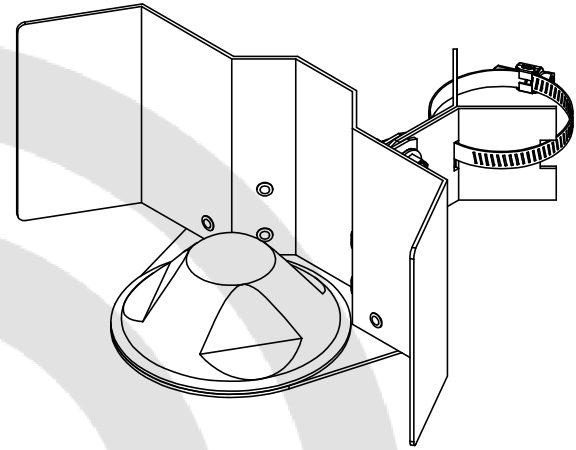

environmental cond.:	Indoor
operation temperature:	-40 to 85 deg C
storage temperature:	-40 to 85 deg C
transport temperature:	-40 to 85 deg C
IP Rating:	IP66
RoHS - REACH	Compliant

General Data

color:	Black or White
antenna feeds:	One
coax length:	N/A
coax type:	N/A
connector type:	Various
polarization:	Multi-Polarized
power:	50 Watts Input
impedance:	50 ohms Nominal
construction:	UV Stabilized Polymers, High Grade Aluminum

Mechanical Data

length:	9 in
width:	6 in
height:	4 in
mounting type:	Connector
hardware included:	Mast or Wall Mount
weight:	10 oz

*** With built in spatial and polarization diversity, performance in obstructed environments is greater than that of standard antennas with similar or higher laboratory gains.**

SMA FEMALE CONNECTOR

DOWNTILT BRACKET
MAST MOUNT (1.5 TO 2.0 DIAMETER MAST)

MP ANTENNA, LTD.
147 Eady Court
Elyria, OH 44035
www.mpantenna.com

THIRD
ANGLE

DIMENSIONS
ARE IN INCHES

	NAME	DATE
DRAWN	BM	12/18/14