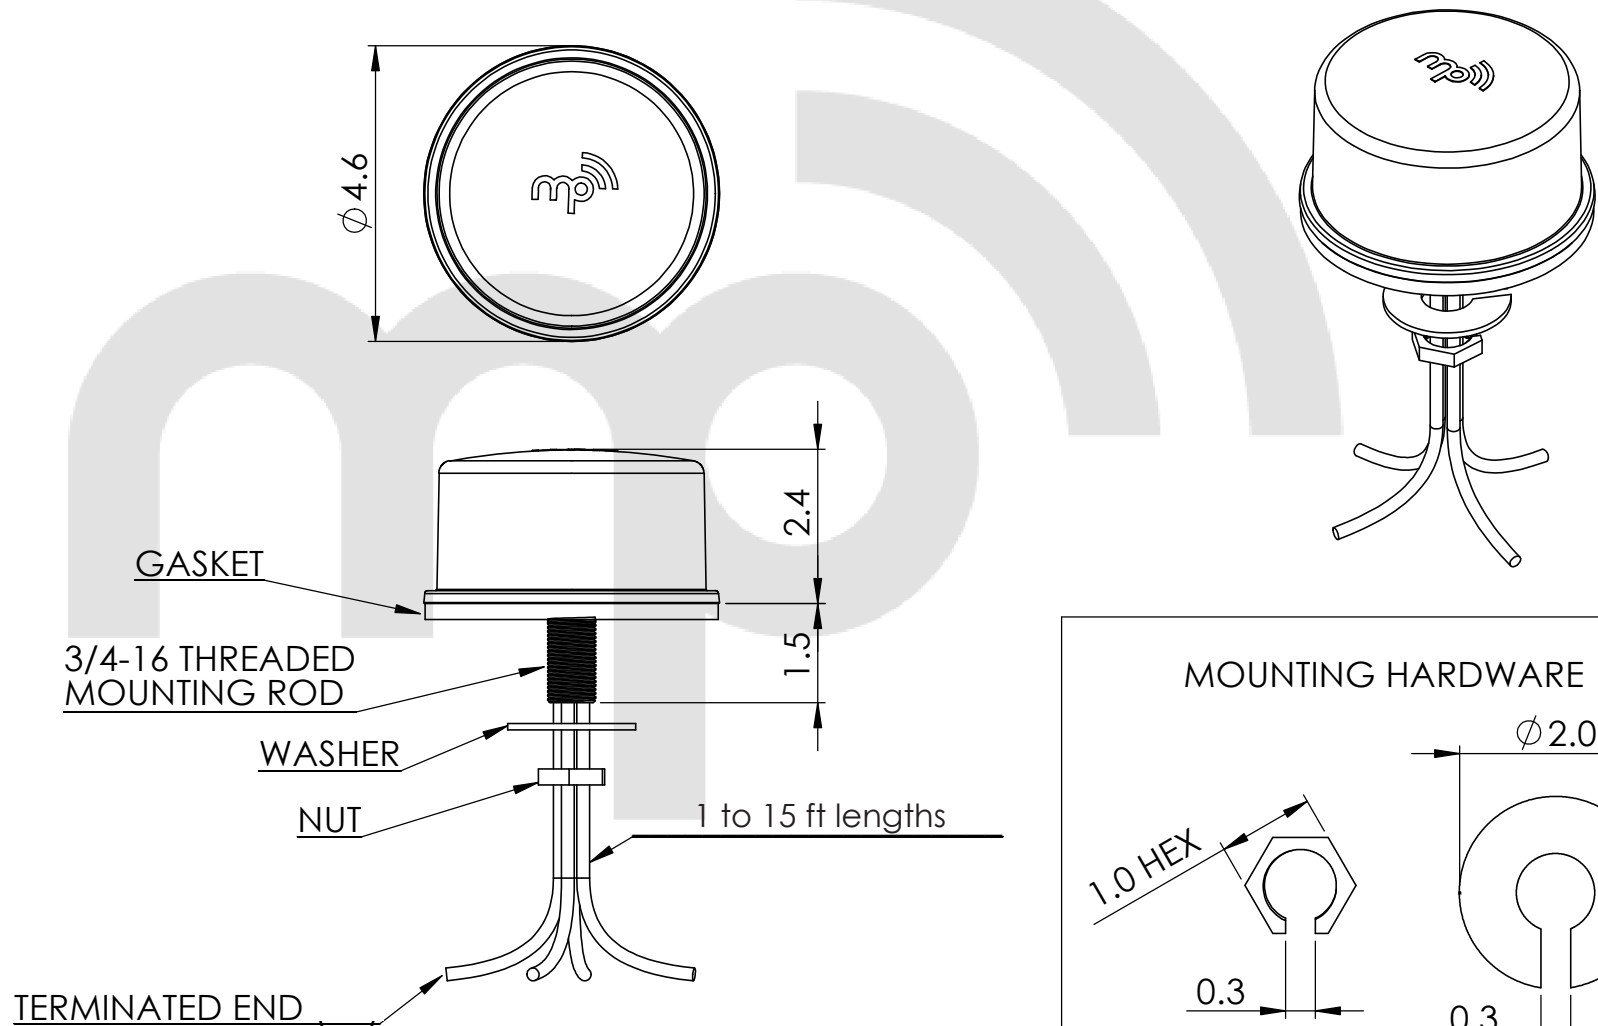

FREQUENCY RANGE	CONNECTOR	MINIMUM MOUNTING HOLE DIAMETER	MAX MOUNTING HOLE DIAMETER	MAX MOUNTING SURFACE THICKNESS	COLOR	NUMBER OF FEEDS
2.4GHz	Various (see chart)	see specific part number drawing	see specific part number drawing	see specific part number drawing	White or Black	1 to 4 leads

MP ANTENNA, LTD.  
 147 Eady Court  
 Elyria, OH 44035  
 www.mpantenna.com

THIRD ANGLE	NAME	DATE
	BM	12/29/14

DIMENSIONS ARE IN INCHES

**PROPRIETARY AND CONFIDENTIAL**  
 THE INFORMATION CONTAINED IN THIS DRAWING IS THE SOLE PROPERTY OF MP ANTENNA, LTD. ANY REPRODUCTION IN PART OR AS A WHOLE WITHOUT THE WRITTEN PERMISSION OF MP ANTENNA LTD IS PROHIBITED.

**DESCRIPTION:**  
 2.4GHz Outdoor Mobile Antenna

**Model Number:**  
 08-ANT-0940